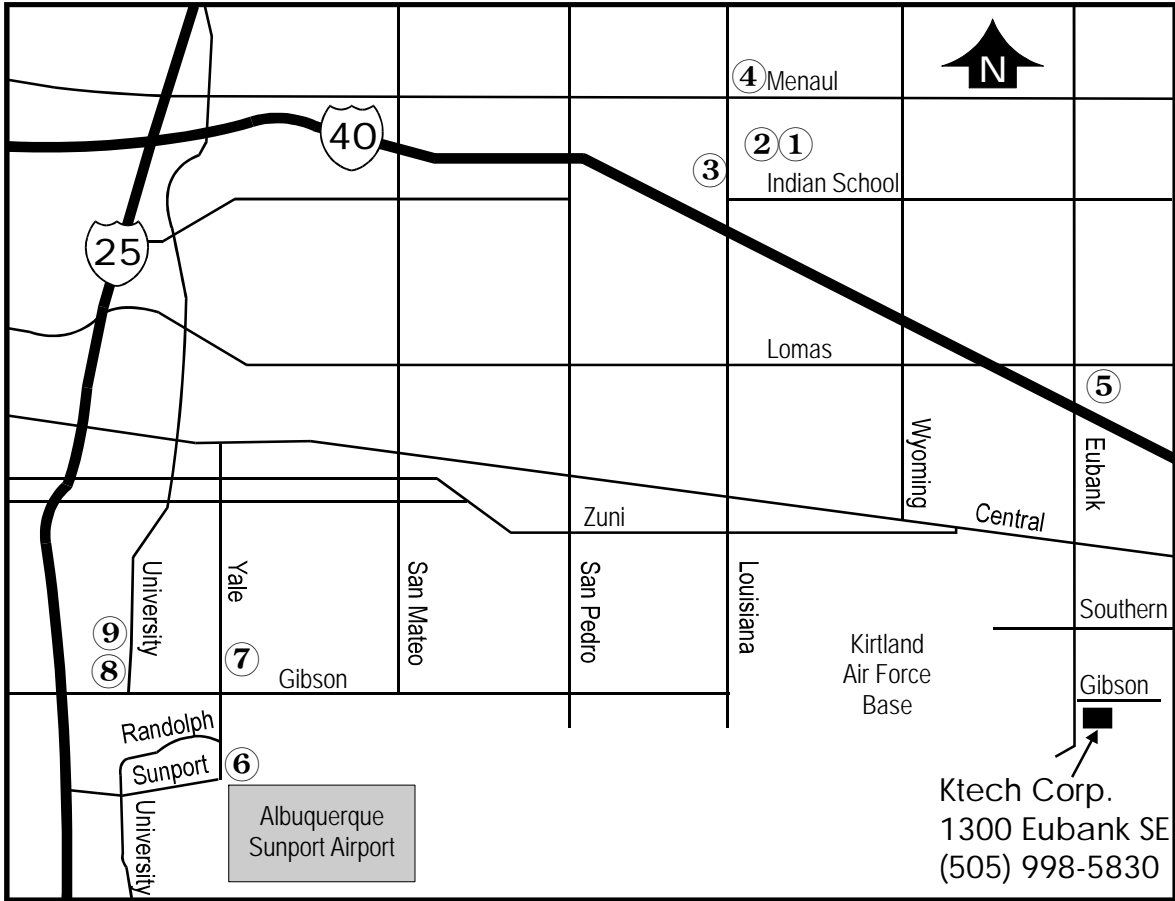

Map to Ktech Corp.

- | | | |
|--|---|--|
| <p>1. Homewood Suites
7101 Arvada Ave NE
(505) 881-7300</p> | <p>2. Amerisuites Uptown
6901 Arvada Ave NE
(505) 872-9000</p> | <p>3. Marriott Hotel
2101 Louisiana Blvd NE
(505) 881-6800</p> |
| <p>4. Sheraton Uptown
2600 Louisiana Blvd NE
(505) 881-0000</p> | <p>5. Holiday Inn Express
10330 Hotel Ave NE
(505) 275-8900</p> | <p>6. Wyndham Hotel
2910 Yale Blvd SE
(505) 843-7000</p> |
| <p>7. Courtyard Airport
1920 Yale Blvd SE
(505) 843-6600</p> | <p>8. Hawthorn Inn & Suites
1511 Gibson Blvd SE
(505) 242-1555</p> | <p>9. Radisson Airport Hotel
1901 University Blvd SE
(505) 247-0512</p> |

Directions

- | | |
|---|---|
| <p>1. From the airport, go West on Sunport Blvd toward I-25.</p> <p>2. Merge onto I-25 North via ramp on the right.</p> <p>3. Follow I-25 for approximately five miles.</p> <p>4. Merge onto I-40 East.</p> | <p>5. Take the Eubank Blvd exit number 165.</p> <p>6. Turn right on Eubank heading South.</p> <p>7. Follow Eubank South for approximately two miles.</p> <p>8. Turn left on Gibson.</p> |
|---|---|